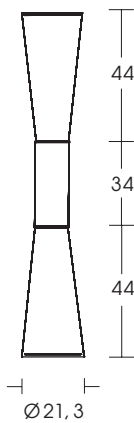

double click system

Decorative Cosmetic Packaging

Double Click System
Gloss/Mascara/
Concealer Bottles
2 x 8 ml
Bottle: PETG/PVC
Clamp: ABS

Double Click System
Gloss/Mascara Bottles
2 x 6 ml
Bottle: PETG/PVC
Clamp: ABS

Double Click System
Gloss/Eyeshadow Bottles
2 x 3,5 ml
Bottle: PETG/PVC
Clamp: ABS

- Veredelung: Zwinge Standard Pantone,
lackiert oder metallisiert
Flaschen – klar oder gefrostet
- Dekoration: Siebdruck und Heißfolienprägung
- Refinement: Tip standard pantone printing,
Painted or metalized
Bottle – clear or frosted
- Decoration: Screen printing and hot foil printing