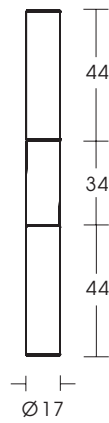

double click system

Decorative Cosmetic Packaging

Double Click System
Gloss/Mascara/
Concealer Bottles
2 x 8 ml
Bottle: PETG/PVC
Clamp: ABS

Double Click System
Gloss/Mascara Bottles
2 x 6 ml
Bottle: PETG/PVC
Clamp: ABS

Double Click System
Gloss/Eyeshadow Bottles
2 x 3,5 ml
Bottle: PETG/PVC
Clamp: ABS

- Veredelung: Zwinge Standard Pantone,
lackiert oder metallisiert
Flaschen – klar oder gefrostet
- Dekoration: Siebdruck und Heißfolienprägung
- Refinement: Tip standard pantone printing,
Painted or metalized
Bottle – clear or frosted
- Decoration: Screen printing and hot foil printing