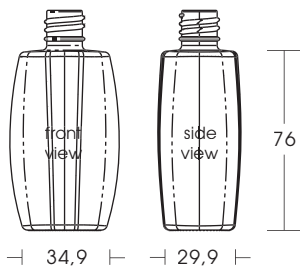

athena glass line

Skin Care Packaging

Athena Glass Line
50 ml

Pumps: Various types
Lotion- and Spraypumps
in plastic and metal
Bottle: glass clear or frosted

Athena Glass Line
30 ml

Pumps: Various types
Lotion- and Spraypumps
in plastic and metal
Bottle: glass clear or frosted