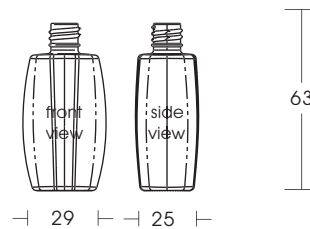

athena glass line

Skin Care Packaging

Athena Glass Line
50 ml

Pumps: Various types
Lotion- and Spraypumps
in plastic and metal
Bottle: glass clear or frosted

Athena Glass Line
30 ml

Pumps: Various types
Lotion- and Spraypumps
in plastic and metal
Bottle: glass clear or frosted